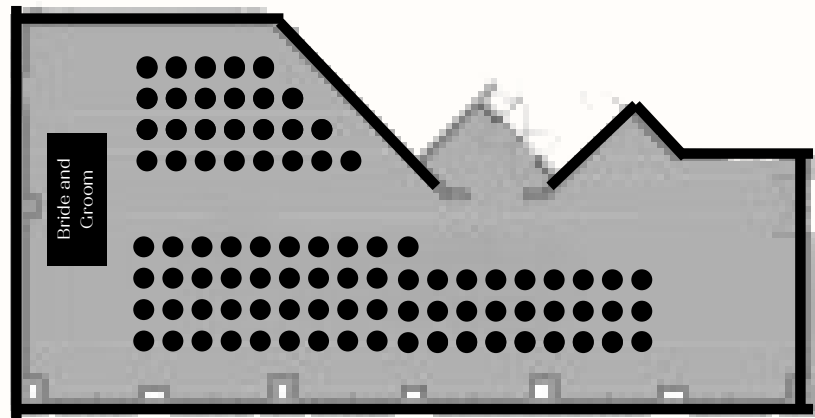

Set-up : Ceremony
Capacity : 200

Set-up : Cocktail
Capacity : 550

Set-up : Bqt, Cocktail & Dancefloor
Capacity : 56

Set-up : Bqt, Cocktail & Dancefloor
Capacity : 64

Set-up : Banquet, Cocktail
Capacity : 120

Set-up : Banquet
Capacity : 180

Set-up : Ceremony
Capacity : 350

Set-up : Ceremony
Capacity : 300

Set-up : Cocktail
Capacity : 350

BRUSSELS

Set-up : Banquet, Cocktail
Capacity : 64

Set-up : Banquet
Capacity : 80

Set-up : Ceremony
Capacity : 90

Set-up : Cocktail
Capacity : 160

2025

FLOORPLAN