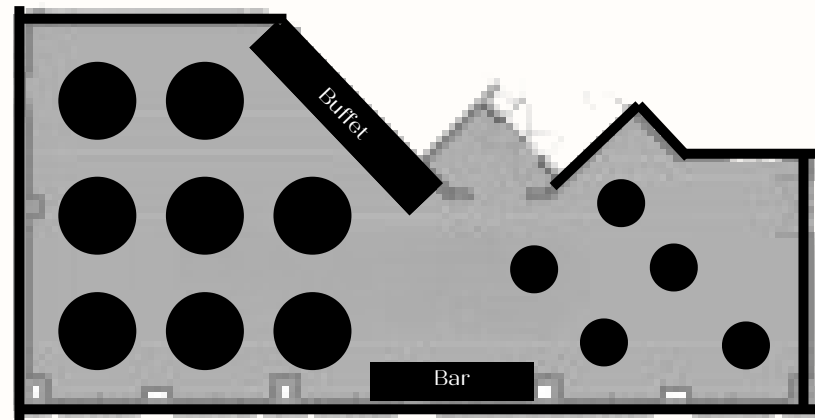

WEDDING FLOOR PLANS

THE PRESIDENT BRUSSELS HOTEL

WOLUWE

Set-up : Bqt, Cocktail & Dancefloor
Capacity : 120

Set-up : Banquet, Cocktail & Dancefloor
Woluwe + Etterbeek
Capacity : 280

Set-up : Banquet
Capacity : 250

Set-up : Ceremony
Capacity : 200

Set-up : Cocktail
Capacity : 550

Set-up : Bqt, Cocktail & Dancefloor
Capacity : 56

Set-up : Bqt, Cocktail & Dancefloor
Capacity : 64

Set-up : Banquet, Cocktail
Capacity : 120

Set-up : Banquet
Capacity : 180

Set-up : Ceremony
Capacity : 350

Set-up : Ceremony
Capacity : 300

Set-up : Cocktail
Capacity : 350

BRUSSELS

Set-up : Banquet, Cocktail
Capacity : 64

Set-up : Banquet
Capacity : 80

Set-up : Ceremony
Capacity : 90

Set-up : Cocktail
Capacity : 160

2025

FLOORPLAN