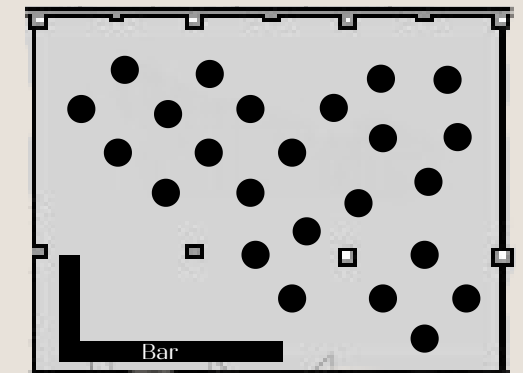

Set-up : Ceremony
Capacity : 200

Set-up : Cocktail
Capacity : 550

Set-up : Bqt, Cocktail & Dancefloor
Capacity : 56

Set-up : Bqt, Cocktail & Dancefloor
Capacity : 64

Set-up : Banquet, Cocktail
Capacity : 120

Set-up : Banquet
Capacity : 180

Set-up : Ceremony
Capacity : 350

Set-up : Ceremony
Capacity : 300

Set-up : Cocktail
Capacity : 350

BRUSSELS

Set-up : Banquet, Cocktail
Capacity : 64

Set-up : Banquet
Capacity : 80

Set-up : Ceremony
Capacity : 90

Set-up : Cocktail
Capacity : 160

2025

FLOORPLAN