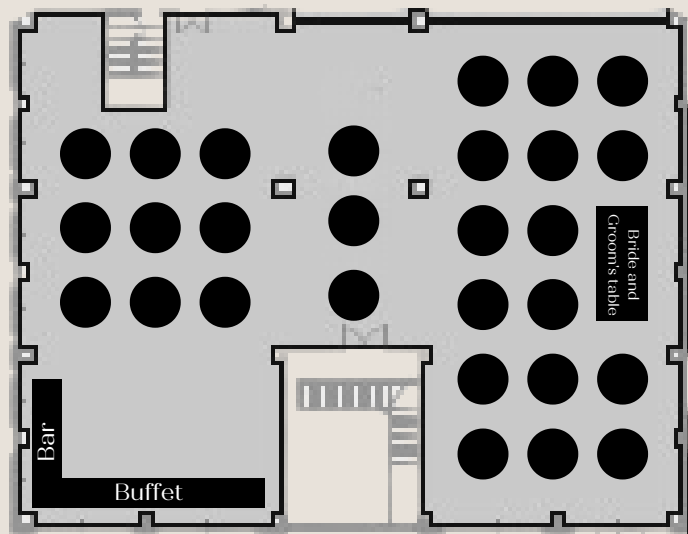

WEDDING FLOOR PLANS

THE PRESIDENT BRUSSELS HOTEL

WOLUWE

Set-up : Bqt, Cocktail & Dancefloor
Capacity : 120

Set-up : Banquet, Cocktail & Dancefloor
Woluwe + Etterbeek
Capacity : 280

Set-up : Banquet
Capacity : 250

Set-up : Ceremony
Capacity : 200

Set-up : Cocktail
Capacity : 550

Set-up : Bqt, Cocktail & Dancefloor
Capacity : 56

Set-up : Bqt, Cocktail & Dancefloor
Capacity : 64

Set-up : Banquet, Cocktail
Capacity : 120

Set-up : Banquet
Capacity : 180

Set-up : Ceremony
Capacity : 350

Set-up : Ceremony
Capacity : 300

Set-up : Cocktail
Capacity : 350

BRUSSELS

Set-up : Banquet, Cocktail
Capacity : 64

Set-up : Banquet
Capacity : 80

Set-up : Ceremony
Capacity : 90

Set-up : Cocktail
Capacity : 160

2025

FLOORPLAN