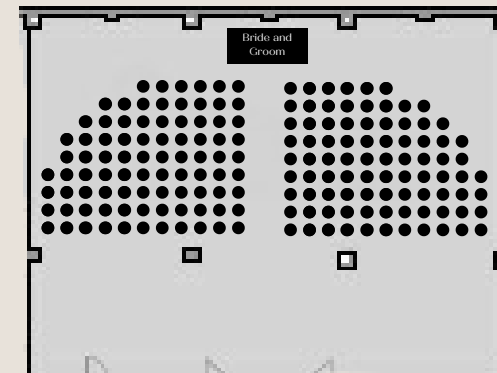

WEDDING FLOOR PLANS

THE PRESIDENT BRUSSELS HOTEL

WOLUWE

Set-up : Bqt, Cocktail & Dancefloor
Capacity : 120

Set-up : Banquet, Cocktail & Dancefloor
Woluwe + Etterbeek
Capacity : 280

Set-up : Banquet
Capacity : 250

Set-up : Ceremony
Capacity : 200

Set-up : Cocktail
Capacity : 550

Set-up : Bqt, Cocktail & Dancefloor
Capacity : 56

Set-up : Bqt, Cocktail & Dancefloor
Capacity : 64

Set-up : Banquet, Cocktail
Capacity : 120

Set-up : Banquet
Capacity : 180

Set-up : Ceremony
Capacity : 350

Set-up : Ceremony
Capacity : 300

Set-up : Cocktail
Capacity : 350

BRUSSELS

Set-up : Banquet, Cocktail
Capacity : 64

Set-up : Banquet
Capacity : 80

Set-up : Ceremony
Capacity : 90

Set-up : Cocktail
Capacity : 160

2025

FLOORPLAN