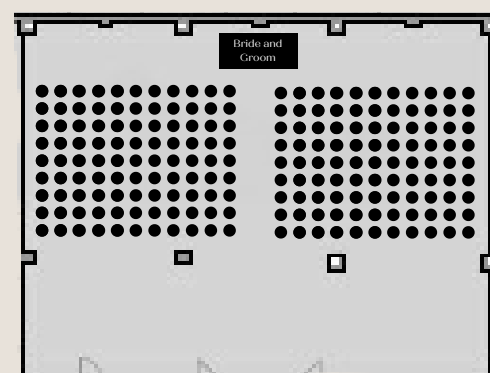

WEDDING FLOOR PLANS

THE PRESIDENT BRUSSELS HOTEL

WOLUWE

Set-up : Bqt, Cocktail & Dancefloor
Capacity : 120

Set-up : Banquet, Cocktail & Dancefloor
Woluwe + Etterbeek
Capacity : 280

Set-up : Banquet
Capacity : 250

Set-up : Ceremony
Capacity : 200

Set-up : Cocktail
Capacity : 550

Set-up : Bqt, Cocktail & Dancefloor
Capacity : 56

Set-up : Bqt, Cocktail & Dancefloor
Capacity : 64

Set-up : Banquet, Cocktail
Capacity : 120

Set-up : Banquet
Capacity : 180

Set-up : Ceremony
Capacity : 350

Set-up : Ceremony
Capacity : 300

Set-up : Cocktail
Capacity : 350

BRUSSELS

Set-up : Banquet, Cocktail
Capacity : 64

Set-up : Banquet
Capacity : 80