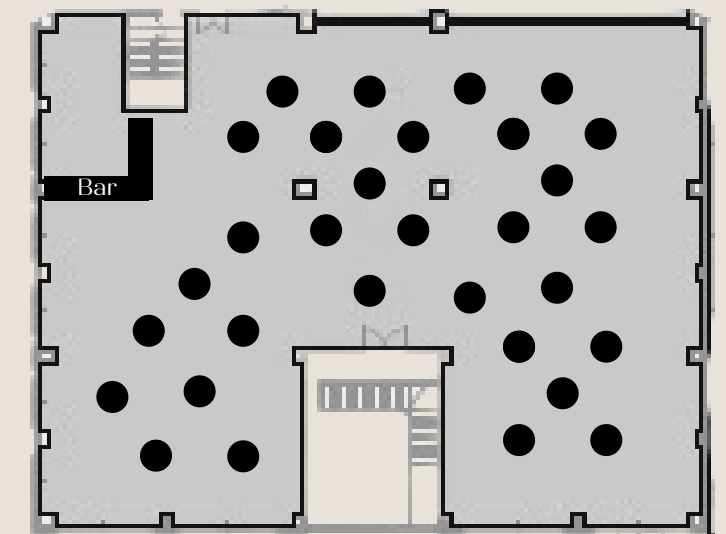

WEDDING FLOOR PLANS

THE PRESIDENT BRUSSELS HOTEL

WOLUWE

Set-up : Bqt, Cocktail & Dancefloor
Capacity : 120

Set-up : Banquet, Cocktail & Dancefloor
Woluwe + Etterbeek
Capacity : 280

Set-up : Banquet
Capacity : 250

Set-up : Ceremony
Capacity : 200

Set-up : Cocktail
Capacity : 550

Set-up : Bqt, Cocktail & Dancefloor
Capacity : 56

Set-up : Bqt, Cocktail & Dancefloor
Capacity : 64

Set-up : Banquet, Cocktail
Capacity : 120

Set-up : Banquet
Capacity : 180

Set-up : Ceremony
Capacity : 350

Set-up : Ceremony
Capacity : 300

Set-up : Cocktail
Capacity : 350

BRUSSELS

Set-up : Banquet, Cocktail
Capacity : 64

Set-up : Banquet
Capacity : 80

Set-up : Ceremony
Capacity : 90

Set-up : Cocktail
Capacity : 160

2025

FLOORPLAN