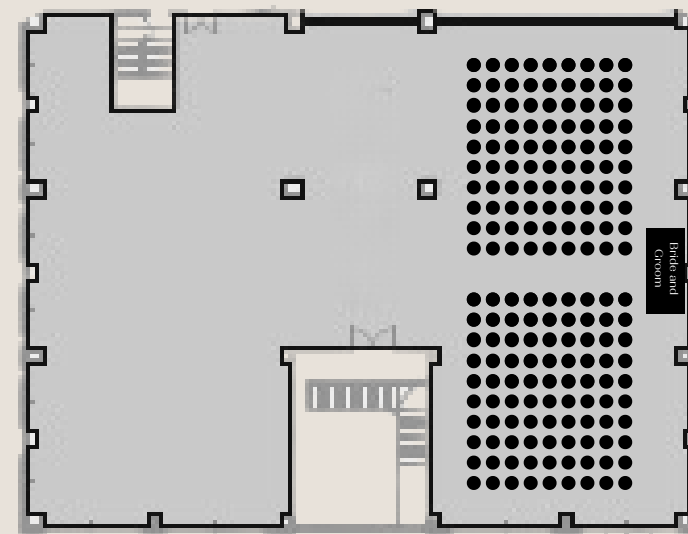

WEDDING FLOOR PLANS

THE PRESIDENT BRUSSELS HOTEL

WOLUWE

Set-up : Bqt, Cocktail & Dancefloor
Capacity : 120

Set-up : Banquet, Cocktail & Dancefloor
Woluwe + Etterbeek
Capacity : 280

Set-up : Banquet
Capacity : 250

Set-up : Ceremony
Capacity : 200

Set-up : Cocktail
Capacity : 550

Set-up : Bqt, Cocktail & Dancefloor
Capacity : 56

Set-up : Bqt, Cocktail & Dancefloor
Capacity : 64

Set-up : Banquet, Cocktail
Capacity : 120

Set-up : Banquet
Capacity : 180

Set-up : Ceremony
Capacity : 350

Set-up : Ceremony
Capacity : 300

Set-up : Cocktail
Capacity : 350

BRUSSELS

Set-up : Banquet, Cocktail
Capacity : 64

Set-up : Banquet
Capacity : 80

Set-up : Ceremony
Capacity : 90

Set-up : Cocktail
Capacity : 160

2025

FLOORPLAN