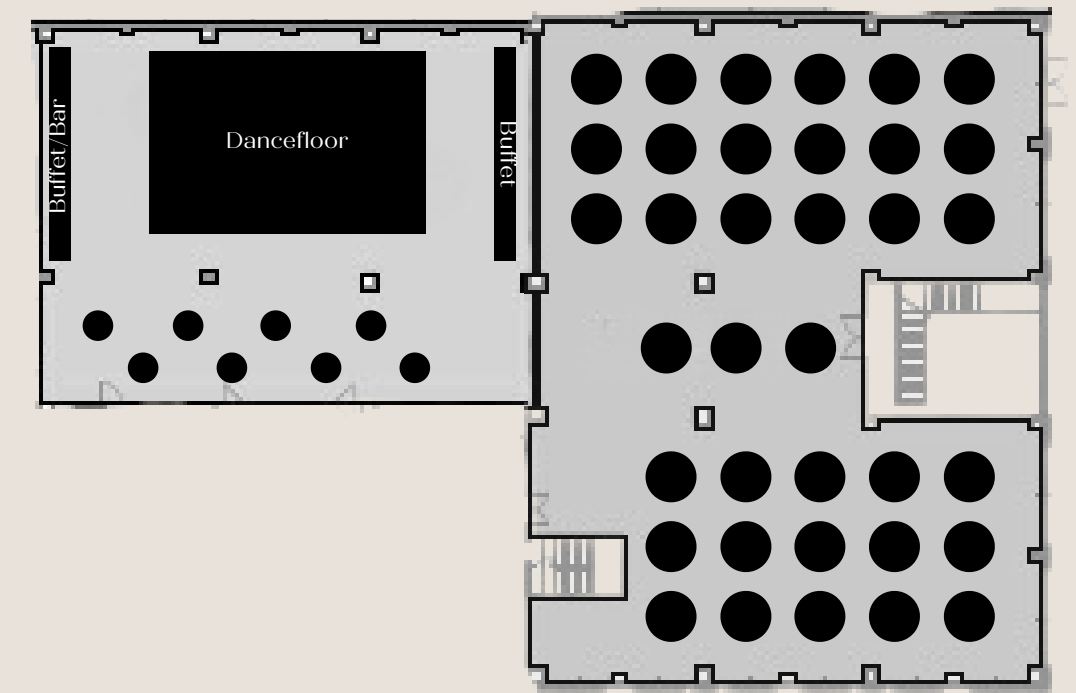

WEDDING FLOOR PLANS

THE PRESIDENT BRUSSELS HOTEL

WOLUWE

Set-up : Bqt, Cocktail & Dancefloor
Capacity : 120

Set-up : Banquet, Cocktail & Dancefloor
Woluwe + Etterbeek
Capacity : 280

Set-up : Banquet
Capacity : 250

Set-up : Ceremony
Capacity : 200

Set-up : Cocktail
Capacity : 550

Set-up : Bqt, Cocktail & Dancefloor
Capacity : 56

Set-up : Bqt, Cocktail & Dancefloor
Capacity : 64

Set-up : Banquet, Cocktail
Capacity : 120

Set-up : Banquet
Capacity : 180

Set-up : Ceremony
Capacity : 350

Set-up : Ceremony
Capacity : 300

Set-up : Cocktail
Capacity : 350

BRUSSELS

Set-up : Banquet, Cocktail
Capacity : 64

Set-up : Banquet
Capacity : 80

Set-up : Ceremony
Capacity : 90

Set-up : Cocktail
Capacity : 160

2025

FLOORPLAN