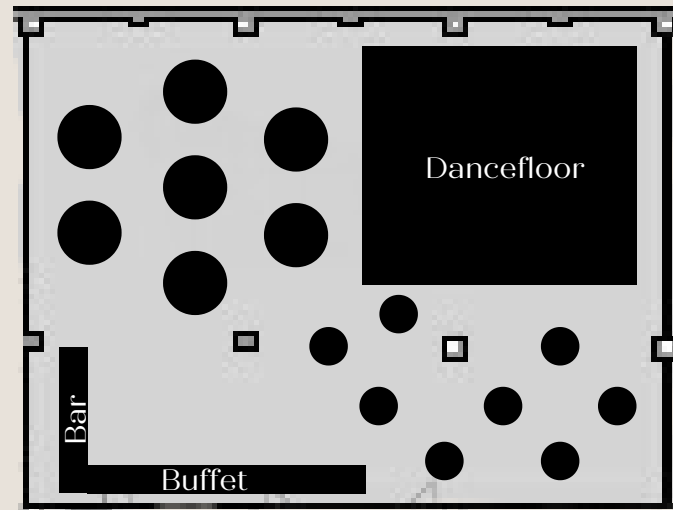

WEDDING FLOOR PLANS

THE PRESIDENT BRUSSELS HOTEL

WOLUWE

Set-up : Bqt, Cocktail & Dancefloor
Capacity : 120

Set-up : Banquet, Cocktail & Dancefloor
Woluwe + Etterbeek
Capacity : 280

Set-up : Banquet
Capacity : 250

Set-up : Ceremony
Capacity : 200

Set-up : Cocktail
Capacity : 550

Set-up : Bqt, Cocktail & Dancefloor
Capacity : 56

Set-up : Bqt, Cocktail & Dancefloor
Capacity : 64

Set-up : Banquet, Cocktail
Capacity : 120

Set-up : Banquet
Capacity : 180

Set-up : Ceremony
Capacity : 350

Set-up : Ceremony
Capacity : 300

Set-up : Cocktail
Capacity : 350

BRUSSELS

Set-up : Banquet, Cocktail
Capacity : 64

Set-up : Banquet
Capacity : 80