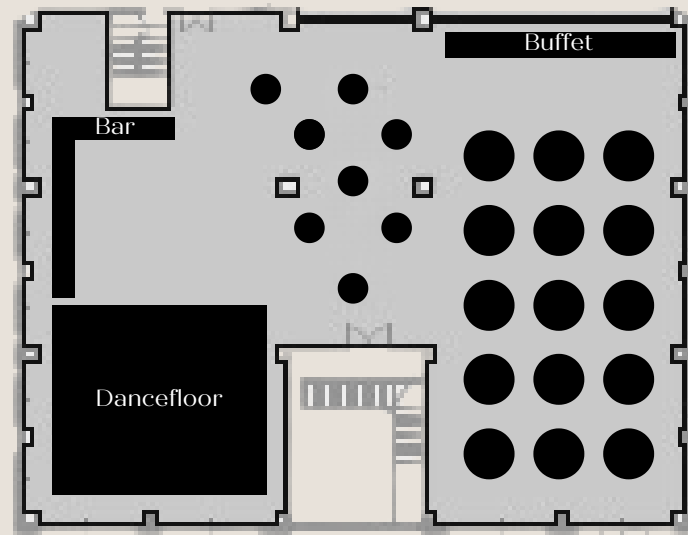

WEDDING FLOOR PLANS

THE PRESIDENT BRUSSELS HOTEL

WOLUWE

Set-up : Bqt, Cocktail & Dancefloor
Capacity : 120

Set-up : Banquet, Cocktail & Dancefloor
Woluwe + Etterbeek
Capacity : 280

Set-up : Banquet
Capacity : 250

Set-up : Ceremony
Capacity : 200

Set-up : Cocktail
Capacity : 550

Set-up : Bqt, Cocktail & Dancefloor
Capacity : 56

Set-up : Bqt, Cocktail & Dancefloor
Capacity : 64

Set-up : Banquet, Cocktail
Capacity : 120

Set-up : Banquet
Capacity : 180

Set-up : Ceremony
Capacity : 350

Set-up : Ceremony
Capacity : 300

Set-up : Cocktail
Capacity : 350

BRUSSELS

Set-up : Banquet, Cocktail
Capacity : 64

Set-up : Banquet
Capacity : 80

Set-up : Ceremony
Capacity : 90

Set-up : Cocktail
Capacity : 160

2025

FLOORPLAN