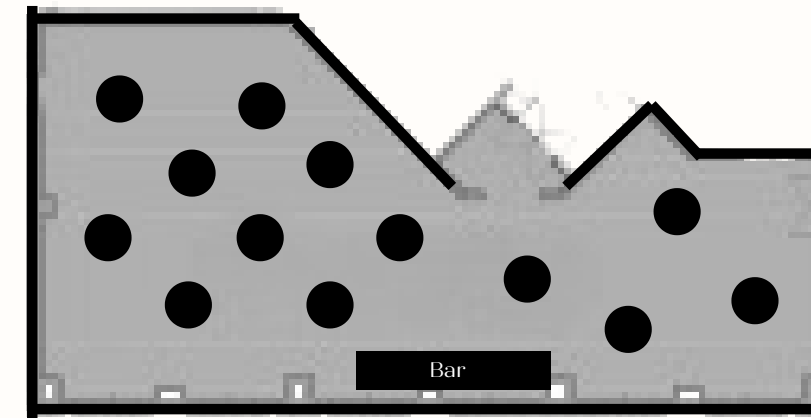

Set-up : Ceremony
Capacity : 200

Set-up : Cocktail
Capacity : 550

Set-up : Bqt, Cocktail & Dancefloor
Capacity : 56

Set-up : Bqt, Cocktail & Dancefloor
Capacity : 64

Set-up : Banquet, Cocktail
Capacity : 120

Set-up : Banquet
Capacity : 180

Set-up : Ceremony
Capacity : 350

Set-up : Ceremony
Capacity : 300

Set-up : Cocktail
Capacity : 350

BRUSSELS

Set-up : Banquet, Cocktail
Capacity : 64

Set-up : Banquet
Capacity : 80

Set-up : Ceremony
Capacity : 90

Set-up : Cocktail
Capacity : 160

2025

FLOORPLAN