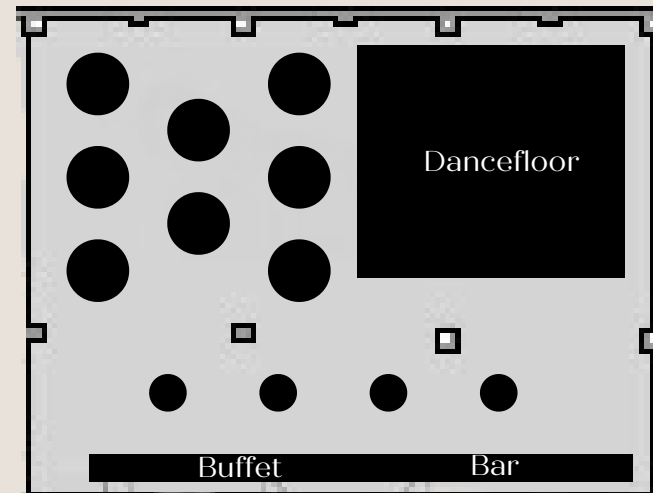

WEDDING FLOOR PLANS

THE PRESIDENT BRUSSELS HOTEL

WOLUWE

Set-up : Bqt, Cocktail & Dancefloor
Capacity : 120

Set-up : Banquet, Cocktail & Dancefloor
Woluwe + Etterbeek
Capacity : 280

Set-up : Banquet
Capacity : 250

Set-up : Ceremony
Capacity : 200

Set-up : Cocktail
Capacity : 550

Set-up : Bqt, Cocktail & Dancefloor
Capacity : 56

Set-up : Bqt, Cocktail & Dancefloor
Capacity : 64

Set-up : Banquet, Cocktail
Capacity : 120

Set-up : Banquet
Capacity : 180

Set-up : Ceremony
Capacity : 350

Set-up : Ceremony
Capacity : 300

Set-up : Cocktail
Capacity : 350

BRUSSELS

Set-up : Banquet, Cocktail
Capacity : 64

Set-up : Banquet
Capacity : 80

Set-up : Ceremony
Capacity : 90

Set-up : Cocktail
Capacity : 160

2025

FLOORPLAN