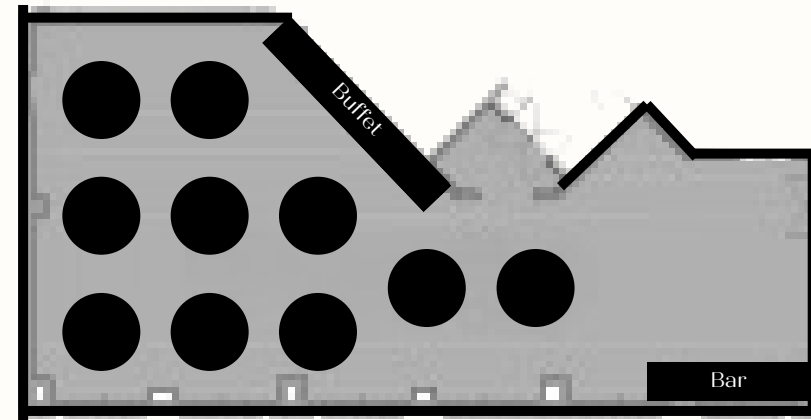

WEDDING FLOOR PLANS

THE PRESIDENT BRUSSELS HOTEL

WOLUWE

Set-up : Bqt, Cocktail & Dancefloor
Capacity : 120

Set-up : Banquet, Cocktail & Dancefloor
Woluwe + Etterbeek
Capacity : 280

Set-up : Banquet
Capacity : 250

Set-up : Ceremony
Capacity : 200

Set-up : Cocktail
Capacity : 550

Set-up : Bqt, Cocktail & Dancefloor
Capacity : 56

Set-up : Bqt, Cocktail & Dancefloor
Capacity : 64

Set-up : Banquet, Cocktail
Capacity : 120

Set-up : Banquet
Capacity : 180

Set-up : Ceremony
Capacity : 350

Set-up : Ceremony
Capacity : 300

Set-up : Cocktail
Capacity : 350

BRUSSELS

Set-up : Banquet, Cocktail
Capacity : 64

Set-up : Banquet
Capacity : 80

Set-up : Ceremony
Capacity : 90

Set-up : Cocktail
Capacity : 160

2025

FLOORPLAN